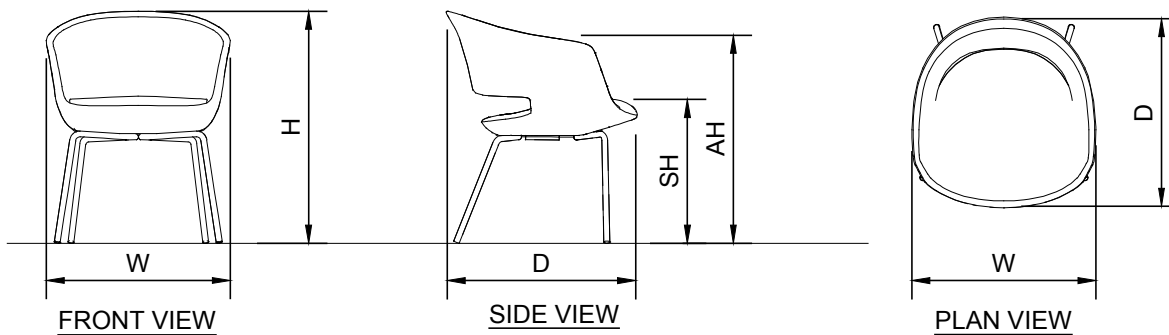

Aceray LLC
www.aceray.com
E-mail: info@aceray.com

3D

VITA-YM

1/2"=1'-0"

NOTES:

1. INSTALLATION TO BE COMPLETED IN ACCORDANCE WITH MANUFACTURER'S SPECIFICATIONS.
2. ALL DIMENSIONS ARE CONSIDERED TRUE AND REFLECT MANUFACTURER'S SPECIFICATIONS.
3. DO NOT SCALE DRAWING.