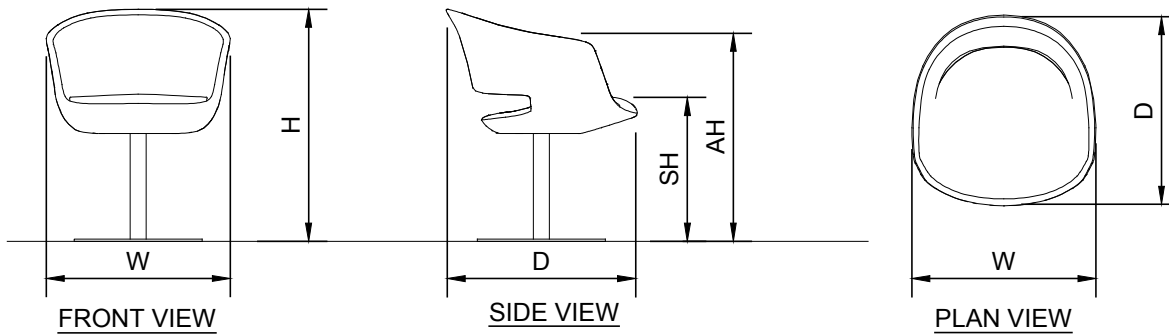

Aceray LLC
www.aceray.com
E-mail: info@aceray.com

3D

VITA-YSWIV

1/2"=1'-0"

NOTES:

1. INSTALLATION TO BE COMPLETED IN ACCORDANCE WITH MANUFACTURER'S SPECIFICATIONS.
2. ALL DIMENSIONS ARE CONSIDERED TRUE AND REFLECT MANUFACTURER'S SPECIFICATIONS.
3. DO NOT SCALE DRAWING.