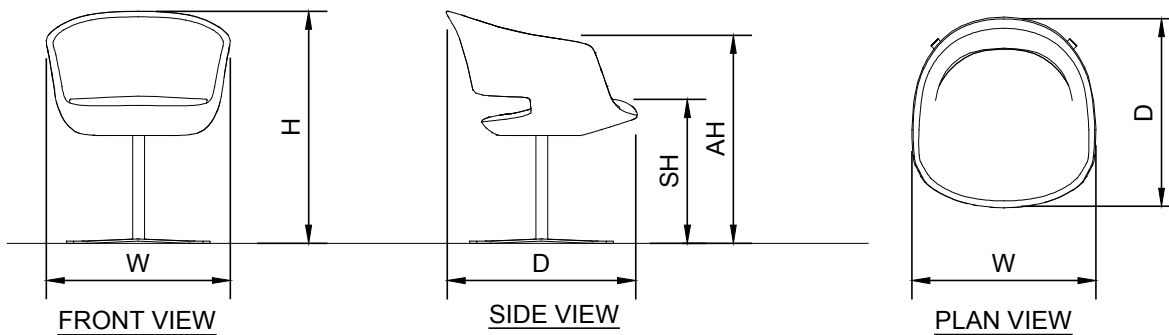

## VITA-YSWIV4P

1/2"=1'-0"

NOTES:

1. INSTALLATION TO BE COMPLETED IN ACCORDANCE WITH MANUFACTURER'S SPECIFICATIONS.
2. ALL DIMENSIONS ARE CONSIDERED TRUE AND REFLECT MANUFACTURER'S SPECIFICATIONS.
3. DO NOT SCALE DRAWING.