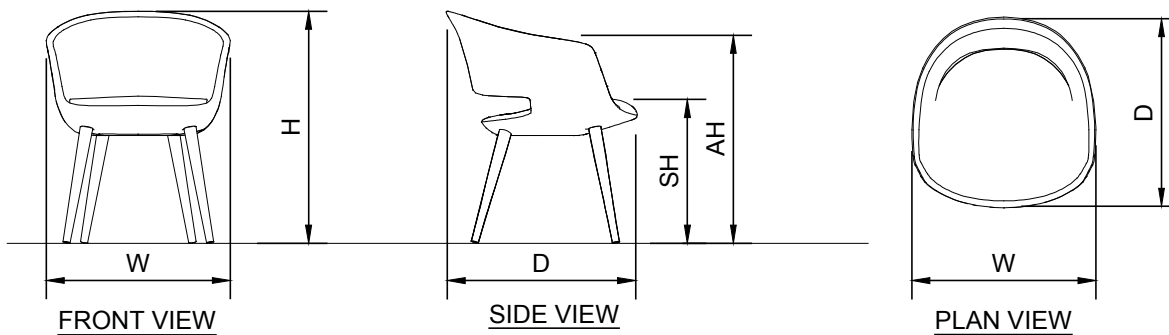

Aceray LLC
www.aceray.com
E-mail: info@aceray.com

3D

VITA-YW

1/2"=1'-0"

NOTES:

1. INSTALLATION TO BE COMPLETED IN ACCORDANCE WITH MANUFACTURER'S SPECIFICATIONS.
2. ALL DIMENSIONS ARE CONSIDERED TRUE AND REFLECT MANUFACTURER'S SPECIFICATIONS.
3. DO NOT SCALE DRAWING.