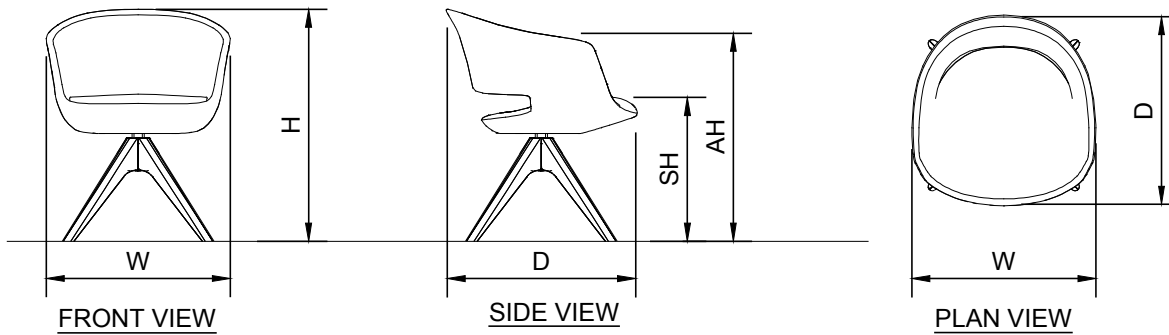

Aceray LLC
www.aceray.com
E-mail: info@aceray.com

3D

VITA-YWSWIV4P

1/2"=1'-0"

NOTES:

1. INSTALLATION TO BE COMPLETED IN ACCORDANCE WITH MANUFACTURER'S SPECIFICATIONS.
2. ALL DIMENSIONS ARE CONSIDERED TRUE AND REFLECT MANUFACTURER'S SPECIFICATIONS.
3. DO NOT SCALE DRAWING.