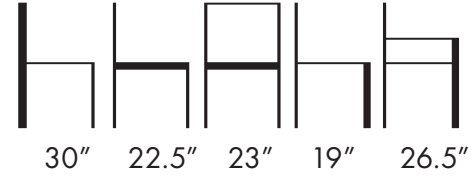

High Density Injection Molded
Foam Armchair with a Polished
Chrome or Black Powder Coated
Steel Rod Sled Base.

Available in COM, COL or Aceray
Graded in Upholstery.

Use of Stretchy Fabric is Needed.

Weight: 20.5 Lbs.