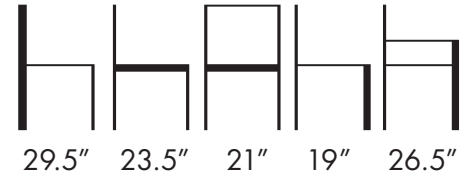

High Density Injection Molded
Foam Swivel Armchair with a
Polished or Black Powder Coated
Cast Aluminum Swivel Base.

Available in COM, COL or Aceray
Graded in Upholstery.

Use of Stretchy Fabric is Needed.

Weight: 21 Lbs.