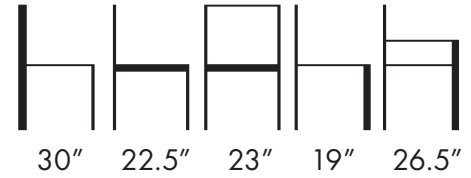

• VITA-YM Armchair

High Density Injection Molding
Foam Armchair with an Opening
in the Back and a Polished Chrome
or Black Powder Coated Tubular
Steel Base.

Available in COM, COL or Aceray
Graded in Upholstery.

Use of Stretchy Fabric is Needed

Weight: 20 Lbs.