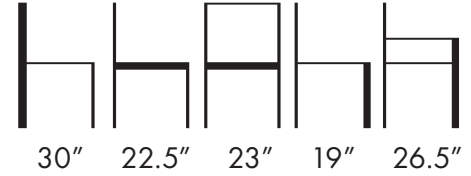

High Density Injection Molded Foam Swivel Armchair with an Opening in the Back and a Polished Chrome or Black Powder Coated 4-Prong Steel Swivel Base.

Available in COM, COL or Aceray Graded in Upholstery.

Use of Stretchy Fabric is Needed

Weight: 29 Lbs.