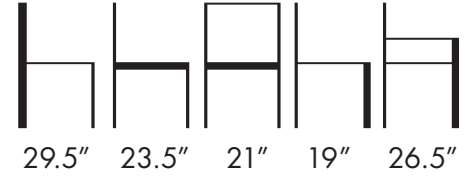

High Density Injection Molded
Foam Swivel Armchair with an
Opening in the Back.
Polished or Black Powder Coated
Cast Aluminum Swivel Base.

Available in COM, COL or Aceray
Graded in Upholstery.

Use of Stretchy Fabric is Needed

Weight: 21 Lbs.