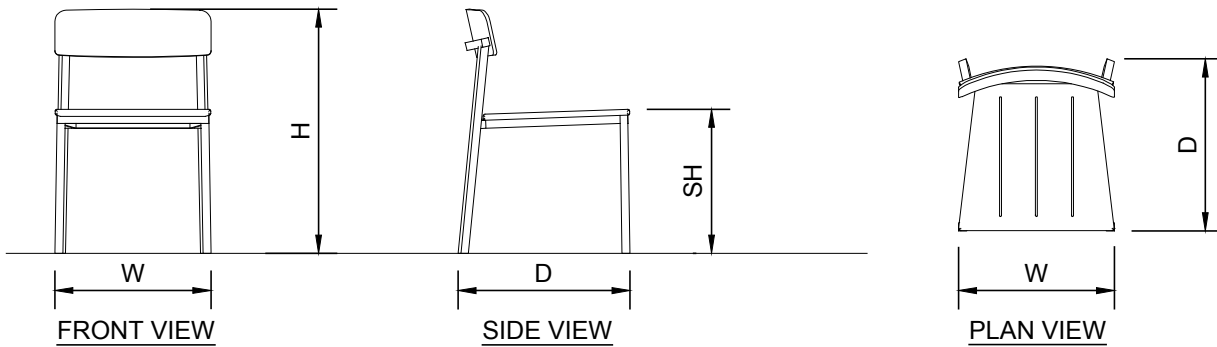

Aceray LLC
www.aceray.com
E-mail: info@aceray.com

3D

FORTE-1W

1/2"=1'-0"

NOTES:

1. INSTALLATION TO BE COMPLETED IN ACCORDANCE WITH MANUFACTURER'S SPECIFICATIONS.
2. ALL DIMENSIONS ARE CONSIDERED TRUE AND REFLECT MANUFACTURER'S SPECIFICATIONS.
3. DO NOT SCALE DRAWING.