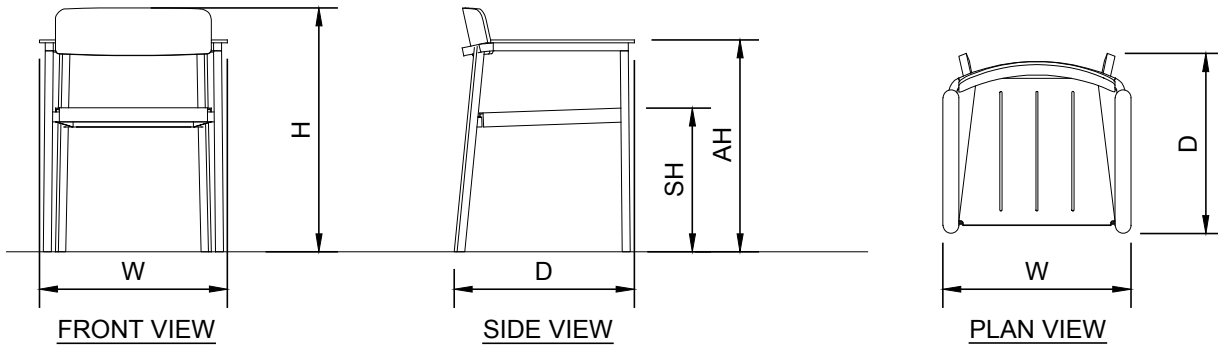

# FORTE-3

1/2"=1'-0"

NOTES:

1. INSTALLATION TO BE COMPLETED IN ACCORDANCE WITH MANUFACTURER'S SPECIFICATIONS.
2. ALL DIMENSIONS ARE CONSIDERED TRUE AND REFLECT MANUFACTURER'S SPECIFICATIONS.
3. DO NOT SCALE DRAWING.