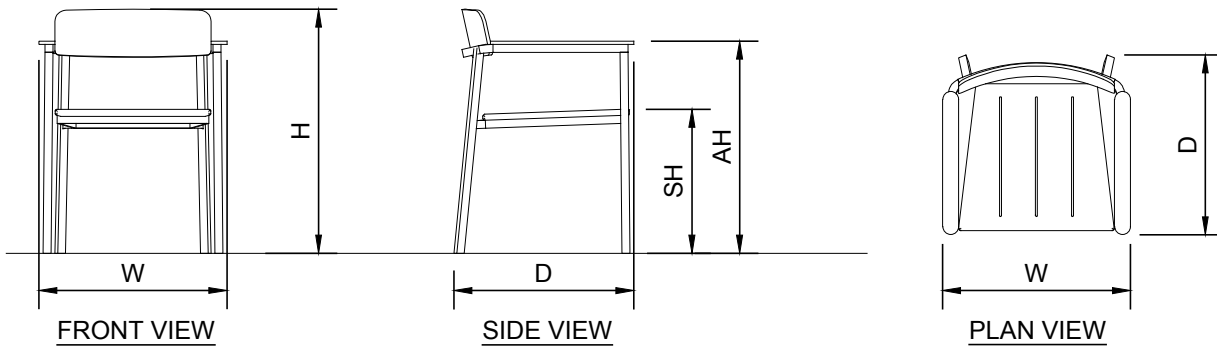

Aceray LLC
www.aceray.com
E-mail: info@aceray.com

3D

FORTE-3W

1/2"=1'-0"

NOTES:

1. INSTALLATION TO BE COMPLETED IN ACCORDANCE WITH MANUFACTURER'S SPECIFICATIONS.
2. ALL DIMENSIONS ARE CONSIDERED TRUE AND REFLECT MANUFACTURER'S SPECIFICATIONS.
3. DO NOT SCALE DRAWING.