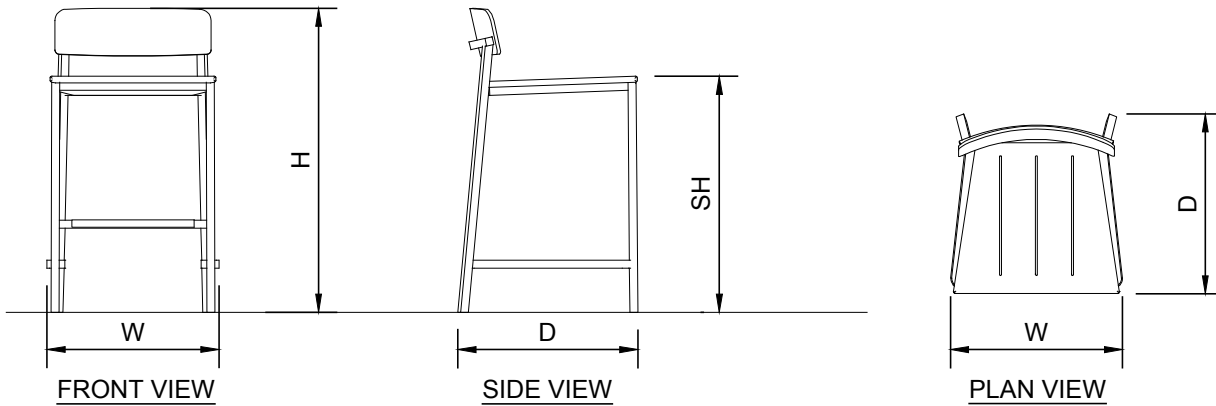

Aceray LLC
www.aceray.com
E-mail: info@aceray.com

3D

FORTE-5W

1/2"=1'-0"

NOTES:

1. INSTALLATION TO BE COMPLETED IN ACCORDANCE WITH MANUFACTURER'S SPECIFICATIONS.
2. ALL DIMENSIONS ARE CONSIDERED TRUE AND REFLECT MANUFACTURER'S SPECIFICATIONS.
3. DO NOT SCALE DRAWING.