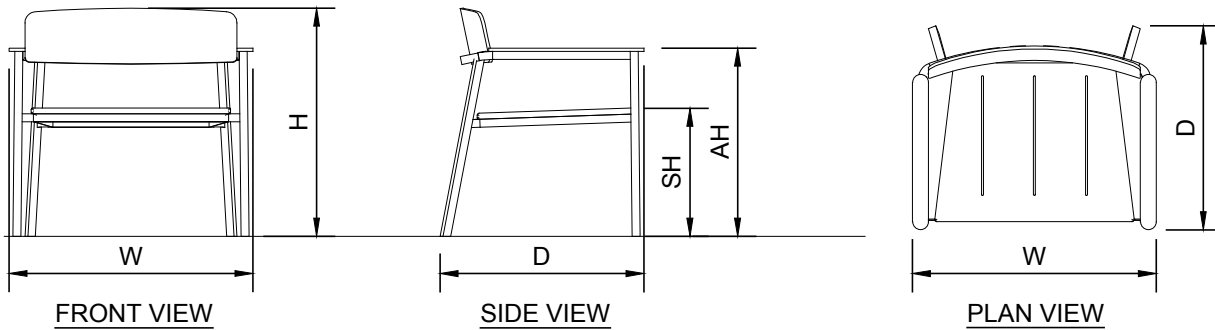

Aceray LLC
www.aceray.com
E-mail: info@aceray.com

3D

FORTE-7W

1/2"=1'-0"

NOTES:

1. INSTALLATION TO BE COMPLETED IN ACCORDANCE WITH MANUFACTURER'S SPECIFICATIONS.
2. ALL DIMENSIONS ARE CONSIDERED TRUE AND REFLECT MANUFACTURER'S SPECIFICATIONS.
3. DO NOT SCALE DRAWING.