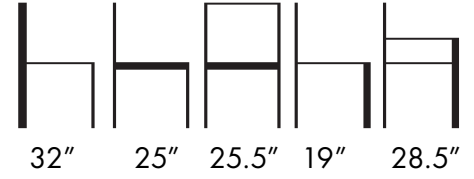

High Density Injection Molding
Foam Armchair with Polished
Chrome Round Steel Swivel Base.

Available in COM, COL or Aceray
Graded in Upholstery.

Stretchy Fabric is Suggested.

Weight: 52 Lbs.

Aceray LLC
4465 Kipling St., Suite 202
Wheat Ridge, CO 80033
Ph: 303 733 3404
info@aceray.com
©2024 Aceray