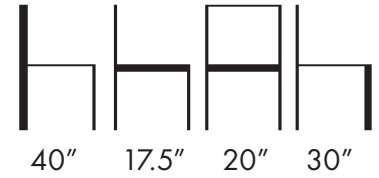

THE LOOK OF SEATING[®]
www.aceray.com

Design:
Massimo Iosa Ghini

• CIAO-5UW Barstool

• CIAO-6UW Counter Stool

CIAO-5UW
CIAO-6UW

Solid Beech Wood Frame Barstool and Counter Stool with Waterfall Edge Upholstered Seat and Curved Upholstered Inside Back with Welt Detail.

Available in COM, COL or Aceray Graded in Upholstery.

Wood Finishes: Aceray Standard Wood Finishes or Custom Match Wood Finishes.

Weight: 14 Lbs.

Aceray LLC
4465 Kipling St., Suite 202
Wheat Ridge, CO 80033
Ph: 303 733 3404
info@aceray.com
©2024 Aceray