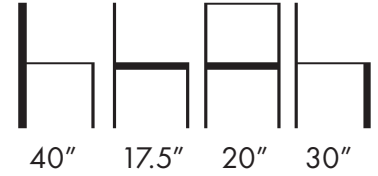

THE LOOK OF SEATING®
www.aceray.com

Design:
Massimo Iosa Ghini

• CIAO-5U Barstool

• CIAO-6U Counter Stool

CIAO-5U
CIAO-6U

Solid Beech Wood Frame Barstool and Counter Stool with Waterfall Edge Upholstered Seat and Curved Fully Upholstered Back with Welt Detail.

Available in COM, COL or Aceray Graded in Upholstery.

Wood Finishes: Aceray Standard Wood Finishes or Custom Match Wood Finishes.

Weight: 14 Lbs.

Aceray LLC
4465 Kipling St., Suite 202
Wheat Ridge, CO 80033
Ph: 303 733 3404
info@aceray.com
©2024 Aceray