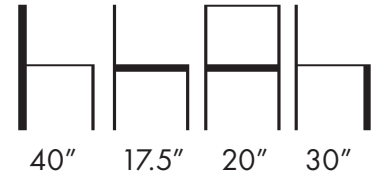

THE LOOK OF SEATING[®]
www.aceray.com

Design:
Massimo Iosa Ghini

• CIAO-5UW Barstool

• CIAO-6UW Counter Stool

CIAO-5UW
CIAO-6UW

Solid Beech Wood Frame Barstool and Counter Stool with Waterfall Edge Upholstered Seat and Curved Upholstered Inside Back with Welt Detail.

Available in COM, COL or Aceray Graded in Upholstery.

Wood Finishes: Aceray Standard Wood Finishes or Custom Match Wood Finishes.

Weight: 14 Lbs.

Aceray LLC
4465 Kipling St., Suite 202
Wheat Ridge, CO 80033
Ph: 303 733 3404
info@aceray.com
©2024 Aceray