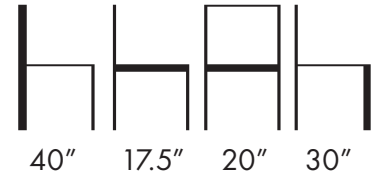

**THE LOOK OF SEATING**<sup>®</sup>  
www.aceray.com

Design:  
Massimo Iosa Ghini

- CIAO-5U Barstool

- CIAO-6U Counter Stool

CIAO-5U  
CIAO-6U

Solid Beech Wood Frame Barstool and Counter Stool with Waterfall Edge Upholstered Seat and Curved Fully Upholstered Back with Welt Detail.

Available in COM, COL or Aceray Graded in Upholstery.

Wood Finishes: Aceray Standard Wood Finishes or Custom Match Wood Finishes.

Weight: 14 Lbs.

Aceray LLC  
4465 Kipling St., Suite 202  
Wheat Ridge, CO 80033  
Ph: 303 733 3404  
info@aceray.com  
©2024 Aceray