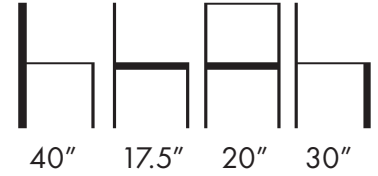

THE LOOK OF SEATING[®]
www.aceray.com

Design:
Massimo Iosa Ghini

• CIAO-5W Barstool

• CIAO-6W Counter Stool

CIAO-5W
CIAO-6W

Solid Beech Wood Frame Barstool and Counter Stool with Waterfall Edge Wood Seat and Curved Wood Back.

Wood Finishes: Aceray Standard Wood Finishes or Custom Match Wood Finishes.

Weight: 14 Lbs.

Aceray LLC
4465 Kipling St., Suite 202
Wheat Ridge, CO 80033
Ph: 303 733 3404
info@aceray.com
©2024 Aceray