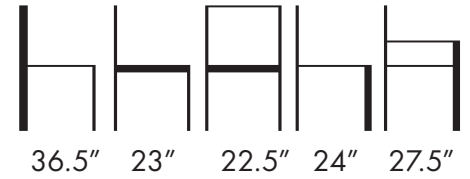

THE LOOK OF SEATING®
www.aceray.com

Design:
Studio Carlesi/Tonelli

• RIVA-5CO Barstool

• RIVA-6CO Counter Stool

RIVA-5CO
RIVA-6CO

Ash Wood Frame Barstool and Counter Stool with Hand Woven Stain Repellent Treated Danish Paper Cord Rush Seat and Back.

Black or Natural Color Paper Cord.

Wood Finishes: Aceray Standard Wood Finishes or Custom Match Wood Finishes.

Weight: 22 lbs.

Aceray LLC
4465 Kipling St., Suite 202
Wheat Ridge, CO 80033
Ph: 303 733 3404
info@aceray.com
©2024 Aceray