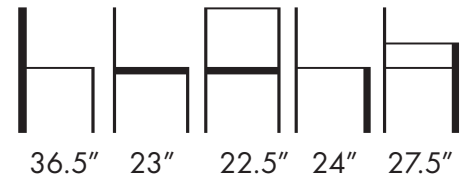

**THE LOOK OF SEATING®**  
www.aceray.com

Design:  
Studio Carlesi/Tonelli

• RIVA-5SL Barstool

• RIVA-6SL Counter Stool

RIVA-5SL  
RIVA-6SL

Ash Wood Frame Barstool and Counter Stool with Saddle Leather Seat and Back with Stitched Exposed Seams.