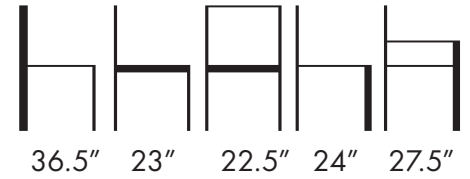

**THE LOOK OF SEATING**<sup>®</sup>  
www.aceray.com

Design:  
Studio Carlesi/Tonelli

• RIVA-5CO Barstool

• RIVA-6CO Counter Stool

RIVA-5CO  
RIVA-6CO

Ash Wood Frame Barstool and Counter Stool with Hand Woven Stain Repellent Treated Danish Paper Cord Rush Seat and Back.

Black or Natural Color Paper Cord.

Wood Finishes: Aceray Standard Wood Finishes or Custom Match Wood Finishes.

Weight: 22 lbs.

Aceray LLC  
4465 Kipling St., Suite 202  
Wheat Ridge, CO 80033  
Ph: 303 733 3404  
info@aceray.com  
©2024 Aceray