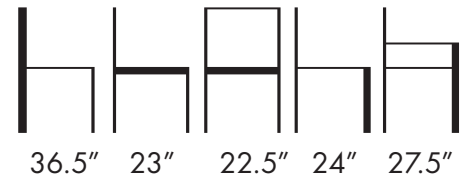

THE LOOK OF SEATING®
www.aceray.com

Design:
Studio Carlesi/Tonelli

• RIVA-5SL Barstool

• RIVA-6SL Counter Stool

RIVA-5SL
RIVA-6SL

Ash Wood Frame Barstool and Counter Stool with Saddle Leather Seat and Back with Stitched Exposed Seams.