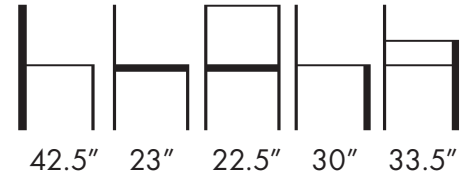

THE LOOK OF SEATING®
www.aceray.com

Design:
Studio Carlesi/Tonelli

• RIVA-5SL Barstool

• RIVA-6SL Counter Stool

RIVA-5SL
RIVA-6SL

Ash Wood Frame Barstool and Counter Stool with Saddle Leather Seat and Back with Stitched Exposed Seams.