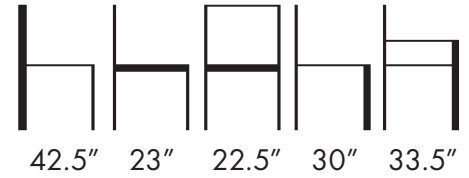

THE LOOK OF SEATING®
www.aceray.com

Design:
Studio Carlesi/Tonelli

• RIVA-5U Barstool

• RIVA-6U Counter Stool

RIVA-5U
RIVA-6U

Ash Wood Frame Barstool and Counter Stool with Upholstered Seat and Back.

Available in COM, COL or Aceray Graded in Upholstery.

Wood Finishes: Aceray Standard Wood Finishes or Custom Match Wood Finishes.

Weight: 22 Lbs.

Aceray LLC
4465 Kipling St., Suite 202
Wheat Ridge, CO 80033
Ph: 303 733 3404
info@aceray.com
©2024 Aceray