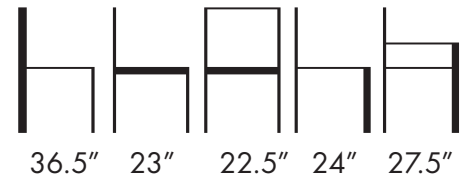

THE LOOK OF SEATING®
www.aceray.com

Design:
Studio Carlesi/Tonelli

• RIVA-5U Barstool

• RIVA-6U Counter Stool

RIVA-5U
RIVA-6U

Ash Wood Frame Barstool and Counter Stool with Upholstered Seat and Back.

Available in COM, COL or Aceray Graded in Upholstery.

Wood Finishes: Aceray Standard Wood Finishes or Custom Match Wood Finishes.

Weight: 22 Lbs.

Aceray LLC
4465 Kipling St., Suite 202
Wheat Ridge, CO 80033
Ph: 303 733 3404
info@aceray.com
©2024 Aceray