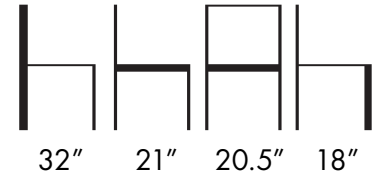

THE LOOK OF SEATING[®]
www.aceray.com

Design:
Odo Fioravanti

• ROCA-1 Stacking Side Chair

Solid Injection Molded PPL
Stacking Side Chair with Waterfall
Seat, for Indoor or Outdoor Use.

Stacks up to 8 Chairs.

For Perforated Chairs, Specify X.

PPL Colors: Anthracite, White, Red
and Beige.

Weight: 10 Lbs.

RTS: Ready to Ship.

PPL colors:

Aceray LLC
4465 Kipling St., Suite 202
Wheat Ridge, CO 80033
Ph: 303 733 3404
info@aceray.com
©2024 Aceray