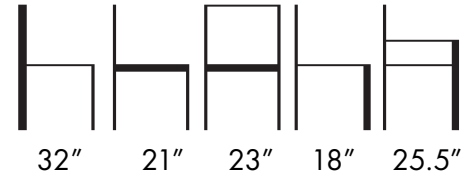

Solid Injection Molded PPL
Stacking Armchair with Waterfall
Seat, for Indoor or Outdoor Use.

Stacks up to 5 Armchairs.

For Perforated Chairs, Specify X.

PPL Colors: Anthracite, White, Red
and Beige.

Weight: 10.5 Lbs.

RTS: Ready to Ship.

PPL colors:

Aceray LLC
4465 Kipling St., Suite 202
Wheat Ridge, CO 80033
Ph: 303 733 3404
info@aceray.com
©2024 Aceray