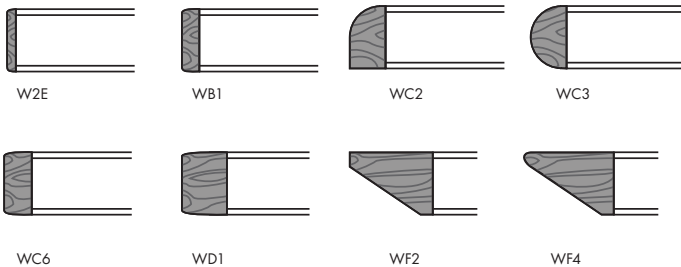

#T102-WC3  
 Image with WC3 Edge

#T102-WC3  
 Image with WC3 Edge

- #T102  
 HP Laminate Table Top, 1 1/8".

Particle Board Core Density #45  
 Balanced Backer Construction.

Edges: Solid Wood Edges  
 Available in Aceray Standard Stains  
 or in Custom Colors.  
 See [aceray.com](http://aceray.com) for Wood Species  
 Options.

Metal Inserts & Screws for  
 Assembly to Aceray Table Bases  
 Included.

See Complete Laminate  
 Selections at:  
[www.wilsonart.com](http://www.wilsonart.com)  
[www.formica.com](http://www.formica.com)  
[www.abetlaminati.com](http://www.abetlaminati.com)  
[www.arpausa.com](http://www.arpausa.com).

Round Sizes:  
 24", 30", 36", 42", 48"  
 Square Sizes:  
 24"x24", 30"x30", 36"x36"  
 42"x42", 48"x48"  
 Rectangular Sizes:  
 24"x30", 30"x42", 30"x48",  
 30"x72"

Custom Sizes Available.  
 Custom Shapes Available.