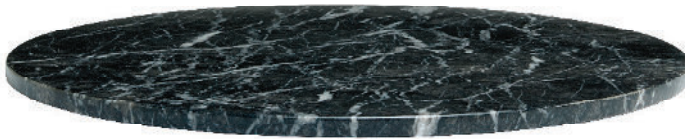

(Grigio Carnico)

White Marble
(Bianco Carrara)

Black-Gray Marble
(Grigio Carnico)

Brown Marble
(Dark Emperador)

Green Marble
(Verde Guatemala)

Black Granite
(Nero d'Africa)

- #T180
Marble or Granite Table Tops, 4/5"
Suitable for Indoor/Outdoor Use.

Round Sizes:
24", 28", 30", 32", 36"

Square Sizes:
24"x24", 28"x28", 30"x30",
32"x32", 36"x36"

Rectangular Sizes:
24"x30", 32"x44", 32"x48"

Custom Sizes Available.
Custom Shapes Available.

Natural Stone Materials Exhibit
Variations in Colors and Patterns.
Images do not Accurately Represent
Conformity in Design and Color.