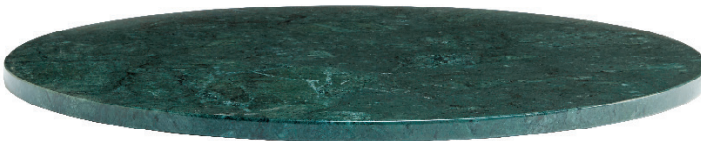

(Grigio Carnico)

White Marble
(Bianco Carrara)

Black-Gray Marble
(Grigio Carnico)

Brown Marble
(Dark Emperador)

Green Marble
(Verde Guatemala)

Black Granite
(Nero d'Africa)

- #T180
Marble or Granite Table Tops, 4/5"
Suitable for Indoor/Outdoor Use.

Round Sizes:
24", 28", 30", 32", 36"

Square Sizes:
24"x24", 28"x28", 30"x30",
32"x32", 36"x36"

Rectangular Sizes:
24"x30", 32"x44", 32"x48"

Custom Sizes Available.
Custom Shapes Available.

Natural Stone Materials Exhibit
Variations in Colors and Patterns.
Images do not Accurately Represent
Conformity in Design and Color.