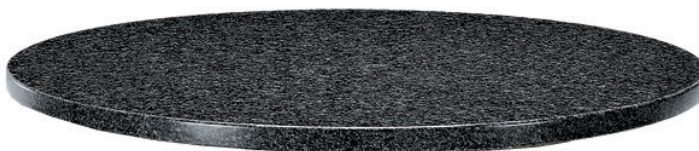

(Grigio Carnico)

White Marble
(Bianco Carrara)

Black-Gray Marble
(Grigio Carnico)

Brown Marble
(Dark Emperador)

Green Marble
(Verde Guatemala)

Black Granite
(Nero d'Africa)

- #T180
Marble or Granite Table Tops, 4/5"
Suitable for Indoor/Outdoor Use.

Round Sizes:
24", 28", 30", 32", 36"

Square Sizes:
24"x24", 28"x28", 30"x30",
32"x32", 36"x36"

Rectangular Sizes:
24"x30", 32"x44", 32"x48"

Custom Sizes Available.
Custom Shapes Available.

Natural Stone Materials Exhibit
Variations in Colors and Patterns.
Images do not Accurately Represent
Conformity in Design and Color.