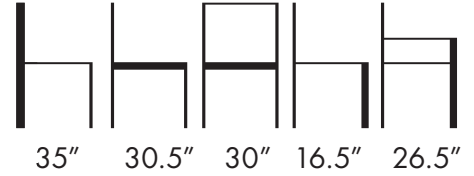

High Density Injection Molded Foam Lounge Chair with Polished Chrome or Black Powder Coated 4-Prong Steel Swivel Base.

Available in COM, COL or Aceray Graded in Upholstery.

Use of Stretchy Fabric is Suggested.

Weight: 42.5 lbs.