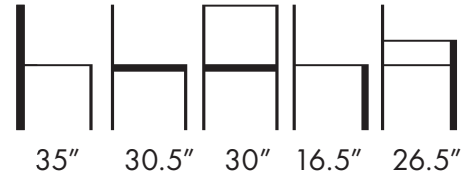

High Density Injection Molded Foam
Lounge Chair with Solid Ash Wood
4-Prong Swivel Base.

Available in COM, COL or Aceray
Graded in Upholstery.

Wood Finishes: Aceray Standard
Wood Finishes or Custom Match
Wood Finishes.

Use of Stretchy Fabric is Suggested.

Weight: 38.5 Lbs.

Aceray LLC
4465 Kipling St., Suite 202
Wheat Ridge, CO 80033
Ph: 303 733 3404
info@aceray.com
©2025 Aceray