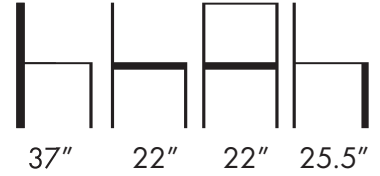

• CORSO-6 Counter Stool

Black Powder Coated Steel Frame
Counter Stool with Upholstered
Seat and Back .
Back with Welt Detail.

Seats Available in COM, COL or in
Aceray Graded in Upholstery.

Stretchy Fabric is Suggested for the
Curved Back.

Weight: 17 Lbs.