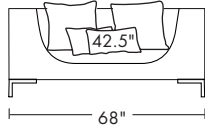

Available in COM, COL or Aceray Graded in Upholstery.

The armchair comes with one each loose and lumbar pillows.
Forma sofas come with two loose and two lumbar pillows.
Additional pillows are available upon request.

Forma52HA 75Lbs.
Forma52HAS 75Lbs.

Forma68HA 97Lbs.
Forma68HAS 97Lbs.

Forma76HA 108Lbs.
Forma76HAS 108Lbs.

Forma84HA 119Lbs.
Forma84HAS 119Lbs.

Forma92HA 130Lbs.
Forma92HAS 130Lbs.

Forma100HA 130Lbs.
Forma100HAS 130Lbs.