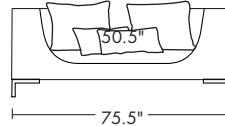

Available in COM, COL or Aceray Graded in Upholstery.

The armchair comes with one each loose and lumbar pillows.
Forma sofas come with two loose and two lumbar pillows.
Additional pillows are available upon request.

Forma52HA 75Lbs.
Forma52HAS 75Lbs.

Forma68HA 97Lbs.
Forma68HAS 97Lbs.

Forma76HA 108Lbs.
Forma76HAS 108Lbs.

Forma84HA 119Lbs.
Forma84HAS 119Lbs.

Forma92HA 130Lbs.
Forma92HAS 130Lbs.

Forma100HA 130Lbs.
Forma100HAS 130Lbs.