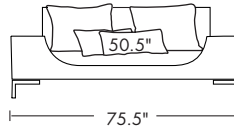

With Soft Seat and Back.

Legs: Polished or Matte Chrome  
Plated Steel.

Available in COM, COL or Aceray  
Graded in Upholstery.

The armchair comes with one each  
loose and lumbar pillows.  
Forma sofas come with two loose  
and two lumbar pillows.  
Additional pillows are available  
upon request.

Forma52LA 73Lbs.  
Forma52LAS 73Lbs.

Forma68LA 95Lbs.  
Forma68LAS 95Lbs.

Forma76LA 106Lbs.  
Forma76LAS 106Lbs.

Forma84LA 117Lbs.  
Forma84LAS 117Lbs.

Forma92LA 128Lbs.  
Forma92LAS 128Lbs.

Forma100LA 137Lbs.  
Forma100LAS 137Lbs.