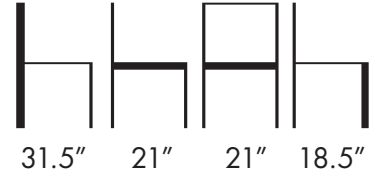

THE LOOK OF SEATING®  
www.aceray.com

Design:  
Favaretto & Partners

• LIBRO-1SLED Stacking Side Chair

PPL Seat Stacking Sled Base Side Chair with Black, White, Yellow or Green Powder Coated or Polished Chrome Steel Rod Frame. Chair Stacks up to 6 pcs.

Dolly Available, Stacks 15 Side Chairs.

Weight: 16 Lbs.

PPL Seat Colors: