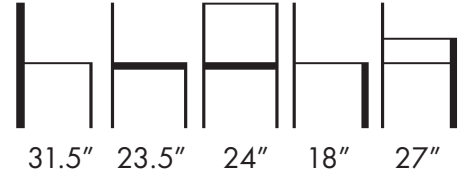

High Density Injection Molded
Foam Armchair with Solid Ash
Wood Base.

Available in COM, COL or Aceray
Graded in Upholstery.

Wood Finishes: Aceray Standard
Wood Finishes or Custom Match
Wood Finishes.

Use of Stretchy Fabric is Suggested.

Weight: 23.5 lbs.