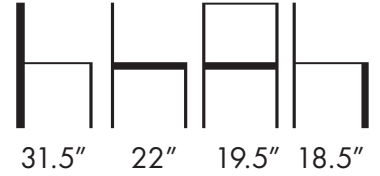

THE LOOK OF SEATING®
www.aceray.com

Design:
A & T Studio

• MIRA-1SX3 Stacking Side Chair

Solid Beech Wood Frame Stacking Side Chair with Upholstered Seat and Braided Cord Back.

Available in COM, COL or Aceray Graded in Upholstery.

Wood Finishes: Aceray Standard Wood Finishes or Custom Match Wood Finishes.

Inquire about Cord Colors.

Weight: 20.5 Lbs.

Back View Detail

Aceray LLC
4465 Kipling St., Suite 202
Wheat Ridge, CO 80033
Ph: 303 733 3404
info@aceray.com
©2025 Aceray