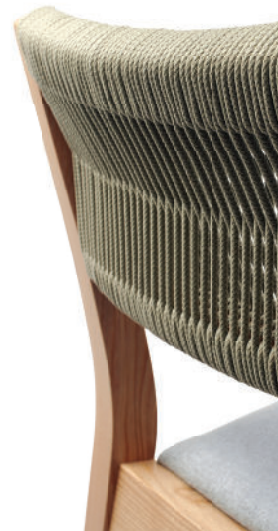

THE LOOK OF SEATING®
www.aceray.com

Design:
A & T Studio

• MIRA-1SX3 Stacking Side Chair

Solid Beech Wood Frame Stacking Side Chair with Upholstered Seat and Braided Cord Back.

Available in COM, COL or Aceray Graded in Upholstery.

Wood Finishes: Aceray Standard Wood Finishes or Custom Match Wood Finishes.

Inquire about Cord Colors.

Weight: 20.5 Lbs.

Back View Detail

Aceray LLC
4465 Kipling St., Suite 202
Wheat Ridge, CO 80033
Ph: 303 733 3404
info@aceray.com
©2025 Aceray