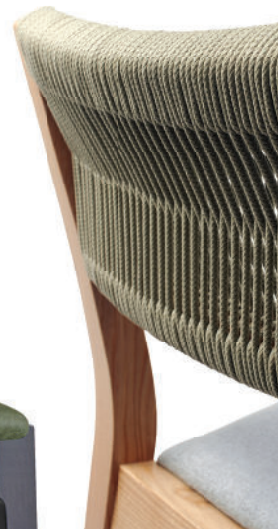

THE LOOK OF SEATING[®]
www.aceray.com

Design:
A & T Studio

• MIRA-5X3 Barstool

41.5" 21" 19" 30"

Solid Beech Wood Frame Barstool
with Upholstered Seat and Braided
Cord Back.

Available in COM, COL or Aceray
Graded in Upholstery.

Wood Finishes: Aceray Standard
Wood Finishes or Custom Match
Wood Finishes.

Inquire about Cord Colors.

Weight: 25 Lbs.

Back View Detail

MIRA-5X3

Aceray LLC
4465 Kipling St., Suite 202
Wheat Ridge, CO 80033
Ph: 303 733 3404
info@aceray.com
©2025 Aceray