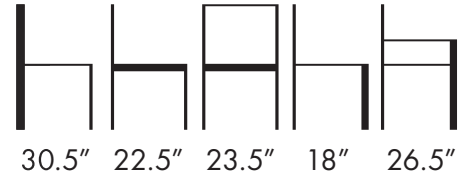

• POSTO-3 Stacking Armchair

Stacking, Anti-Corrosion e-coated with Powder Coat Finish Outdoor / Indoor Steel Frame Armchair with Steel Mesh Seat and Back.

Armchair Stacks up to 8 High.

Inquire about Stock Colors and Special Colors.

Seat Pad Sold Separately.

Weight: 14.5 Lbs.