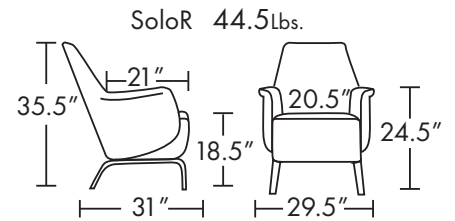

THE LOOK OF SEATING[®]
www.aceray.com

Design:
Gentian Elezi

• SOLO-R Lounge Armchair

SOLO-R

Frame: Plywood.

Seat & Back: Multi-Density High-Resilient Polyurethane Foam.

Legs: Black Powder Coated Tubular Steel or Molded Plywood.