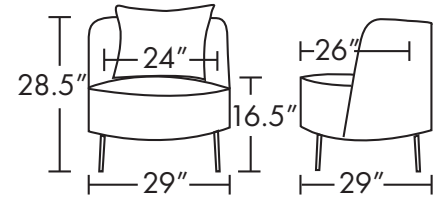

THE LOOK OF SEATING®
www.aceray.com

Design:
Gentian Elezi

- SOLO-S Lounge Armchair

SoloS 46.5lbs.

Frame: Solid Wood and Steel Frame.

Seat & Back: Multi-Density High-Resilient Polyurethane Foam.

Legs: Black Powder Coated Steel.