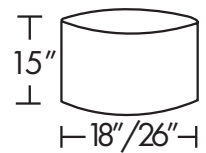

Armchair Available as Swivel or Stationary.

Available in COM, COL or Aceray Graded in Upholstery.

Use of Stretchy Fabric is Suggested for the Upholstered Back.

SOLO-U  
SOLO-USWIV

- SOLO-UOT Ottoman

SoloUOT 11/13.5lbs.