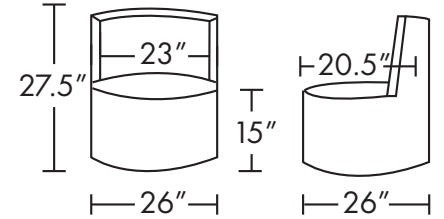

**THE LOOK** OF SEATING®  
www.aceray.com

Design:  
A&T Studio

- SOLO-U Lounge Armchair
- SOLO-USWIV Swivel Lounge Armchair

SoloU 28.5lbs. - SoloUSWIV 40lbs.

Frame: Plywood.

Seat & Back: Multi-Density High-Resilient Polyurethane Foam.