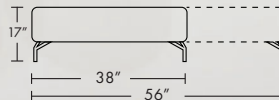

THE LOOK OF SEATING®
www.aceray.com

Design:
A & T Studio

Side View

L-Composition View

Side View

SPAZIO-R Rectangular Composition with One Adjustable Back and Sled Base.

SPAZIO-R - Two Rectangular Bases with Adjustable Backs and Sled Base.

SPAZIO-R Rectangular Composition with Two Adjustable Backs and Sled Base.

SpazioR 38x48 59lbs.
SpazioR 56x48 84lbs.

SpazioR 38x56 69lbs.
SpazioR 56x56 97lbs.

SpazioR 38x64 79lbs.
SpazioR 56x64 110lbs.

SpazioR 38x72 89lbs.
SpazioR 56x72 124lbs.

SpazioR38x80 99lbs.
SpazioR56x80 137lbs.

SPAZIO-R

Frame: Wood.

Seat :Multi-Density High- Resilient Polyurethane Foam.

Legs: Polished Chrome Plated Steel, with or without Cut-Out, or Sled Base Black or White Powder Coated Legs.