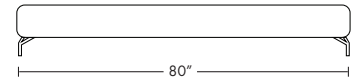

THE LOOK OF SEATING®
www.aceray.com

Design:
A & T Studio

Side View

L-Composition View

Side View

SPAZIO-R Rectangular Composition with One Adjustable Back and Sled Base.

SPAZIO-R - Two Rectangular Bases with Adjustable Backs and Sled Base.

SPAZIO-R Rectangular Composition with Two Adjustable Backs and Sled Base.

SpazioR 38x48 59lbs.
SpazioR 56x48 84lbs.

SpazioR 38x56 69lbs.
SpazioR 56x56 97lbs.

SpazioR 38x64 79lbs.
SpazioR 56x64 110lbs.

SpazioR 38x72 89lbs.
SpazioR 56x72 124lbs.

SpazioR38x80 99lbs.
SpazioR56x80 137lbs.

SPAZIO-R

Frame: Wood.

Seat :Multi-Density High- Resilient Polyurethane Foam.

Legs: Polished Chrome Plated Steel, with or without Cut-Out, or Sled Base Black or White Powder Coated Legs.