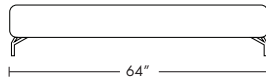

THE LOOK OF SEATING®
www.aceray.com

Design:
A & T Studio

Side View

L-Composition View

Side View

SPAZIO-R Rectangular Composition with One Adjustable Back and Sled Base.

SPAZIO-R - Two Rectangular Bases with Adjustable Backs and Sled Base.

SPAZIO-R Rectangular Composition with Two Adjustable Backs and Sled Base.

SpazioR 38x48 59lbs.
SpazioR 56x48 84lbs.

SpazioR 38x56 69lbs.
SpazioR 56x56 97lbs.

SpazioR 38x64 79lbs.
SpazioR 56x64 110lbs.

SpazioR 38x72 89lbs.
SpazioR 56x72 124lbs.

SpazioR38x80 99lbs.
SpazioR56x80 137lbs.

SPAZIO-R

Frame: Wood.

Seat :Multi-Density High- Resilient Polyurethane Foam.

Legs: Polished Chrome Plated Steel, with or without Cut-Out, or Sled Base Black or White Powder Coated Legs.