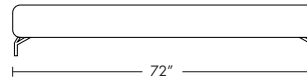

THE LOOK OF SEATING®
www.aceray.com

Design:
A & T Studio

Side View

L-Composition View

Side View

SPAZIO-R Rectangular Composition with One Adjustable Back and Sled Base.

SPAZIO-R - Two Rectangular Bases with Adjustable Backs and Sled Base.

SPAZIO-R Rectangular Composition with Two Adjustable Backs and Sled Base.

SpazioR 38x48 59lbs.
SpazioR 56x48 84lbs.

SpazioR 38x56 69lbs.
SpazioR 56x56 97lbs.

SpazioR 38x64 79lbs.
SpazioR 56x64 110lbs.

SpazioR 38x72 89lbs.
SpazioR 56x72 124lbs.

SpazioR38x80 99lbs.
SpazioR56x80 137lbs.

SPAZIO-R

Frame: Wood.

Seat :Multi-Density High- Resilient Polyurethane Foam.

Legs: Polished Chrome Plated Steel, with or without Cut-Out, or Sled Base Black or White Powder Coated Legs.