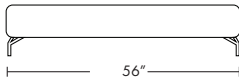

THE LOOK OF SEATING®
www.aceray.com

Design:
A & T Studio

Side View

L-Composition View

Side View

SPAZIO-R Rectangular Composition with One Adjustable Back and Sled Base.

SPAZIO-R - Two Rectangular Bases with Adjustable Backs and Sled Base.

SPAZIO-R Rectangular Composition with Two Adjustable Backs and Sled Base.

SpazioR 38x48 59lbs.
SpazioR 56x48 84lbs.

SpazioR 38x56 69lbs.
SpazioR 56x56 97lbs.

SpazioR 38x64 79lbs.
SpazioR 56x64 110lbs.

SpazioR 38x72 89lbs.
SpazioR 56x72 124lbs.

SpazioR38x80 99lbs.
SpazioR56x80 137lbs.

SPAZIO-R

Frame: Wood.

Seat :Multi-Density High- Resilient Polyurethane Foam.

Legs: Polished Chrome Plated Steel, with or without Cut-Out, or Sled Base Black or White Powder Coated Legs.