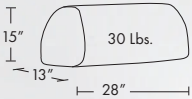

SPAZIO-R

Frame: Wood.

Seat :Multi-Density High- Resilient Polyurethane Foam.

Legs: Polished Chrome Plated Steel, with or without Cut-Out, or Sled Base Black or White Powder Coated Legs.

Customizable Toss Pillows.

Bases and Loose Backs Available in Custom Sizes.

Ganging Device Available.

Available in COM, COL or Aceray Graded in Upholstery.

- Custom Sizes Available
- Custom Back Available
- Custom Styles Available

RTS | SPAZIO-R

Aceray LLC
4465 Kipling St., Suite 202
Wheat Ridge, CO 80033
Ph: 303 733 3404
info@aceray.com
©2025 Aceray