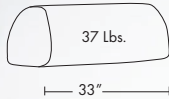

SPAZIO-R Rectangular Composition with Two Adjustable Backs and Sled Base.

SpazioR 38x48 59lbs.
SpazioR 56x48 84lbs.

SpazioR 38x56 69lbs.
SpazioR 56x56 97lbs.

SpazioR 38x64 79lbs.
SpazioR 56x64 110lbs.

SpazioR 38x72 89lbs.
SpazioR 56x72 124lbs.

SpazioR38x80 99lbs.
SpazioR56x80 137lbs.

SPAZIO-R

Frame: Wood.

Seat :Multi-Density High- Resilient Polyurethane Foam.

Legs: Polished Chrome Plated Steel, with or without Cut-Out, or Sled Base Black or White Powder Coated Legs.