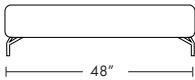

THE LOOK OF SEATING®
www.aceray.com

Design:
A & T Studio

Side View

L-Composition View

Side View

SPAZIO-R Rectangular Composition with One Adjustable Back and Sled Base.

SPAZIO-R - Two Rectangular Bases with Adjustable Backs and Sled Base.

SPAZIO-R Rectangular Composition with Two Adjustable Backs and Sled Base.

SpazioR 38x48 59lbs.
SpazioR 56x48 84lbs.

SpazioR 38x56 69lbs.
SpazioR 56x56 97lbs.

SpazioR 38x64 79lbs.
SpazioR 56x64 110lbs.

SpazioR 38x72 89lbs.
SpazioR 56x72 124lbs.

SpazioR38x80 99lbs.
SpazioR56x80 137lbs.

SPAZIO-R

Frame: Wood.

Seat :Multi-Density High- Resilient Polyurethane Foam.

Legs: Polished Chrome Plated Steel, with or without Cut-Out, or Sled Base Black or White Powder Coated Legs.