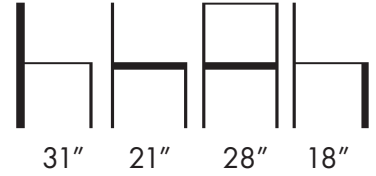

THE LOOK OF SEATING®
www.aceray.com

Design:
Favaretto & Partners

• LIBRO-1SWIV4P2 Swivel Side Chair

PPL Seat with Black or White Powder Coated or Polished Cast Aluminum Swivel Base with Stationary Footcaps.

Weight: 21.5 Lbs.

PPL Seat Colors:

LIBRO-1SWIV4P2

Aceray LLC
4465 Kipling St., Suite 202
Wheat Ridge, CO 80033
Ph: 303 733 3404
info@aceray.com
©2025 Aceray