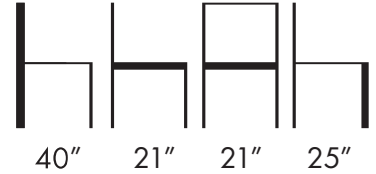

THE LOOK OF SEATING®  
www.aceray.com

Design:  
Favaretto & Partners

• LIBRO-6SLED Stacking Counter Stool

PPL Seat Stacking Sled Base Counter Stool with Black, White, Yellow or Green Powder Coated or Polished Chrome Steel Rod Frame. Counter Stool Stacks up to 4 pcs.

Ganging Device Available.

Weight: 13.5 Lbs.

PPL Seat Colors:

 LIBRO-6SLED

Aceray LLC  
4465 Kipling St., Suite 202  
Wheat Ridge, CO 80033  
Ph: 303 733 3404  
info@aceray.com  
©2025 Aceray