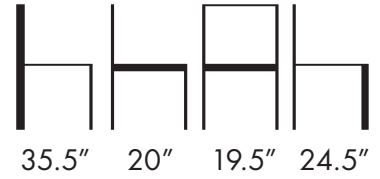

• LIDO-6 Stacking Counter Stool

Stacking, Anti-Corrosion Coated
with Textured Powder Coat Finish
Outdoor / Indoor Steel Frame
Stacking Counter Stool Perforated
Steel Seat and Back.

Stacks up to 4 High.

Inquire about Stock Colors and
Special Colors.

Seat Pad Sold Separately.

Weight: 13 Lbs.

Aceray LLC
4465 Kipling St., Suite 202
Wheat Ridge, CO 80033
Ph: 303 733 3404
info@aceray.com
©2025 Aceray