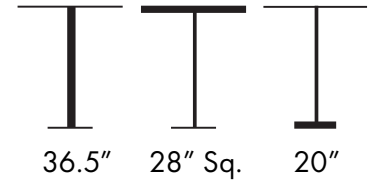

- LIDO-9C Nesting Square Tilt Counter Table