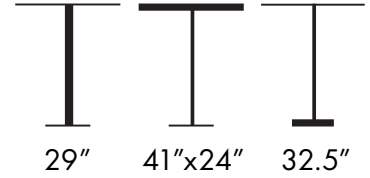

Anti-Corrosion Coated with Textured Powder Coat Finish
Outdoor / Indoor Steel Frame ADA Table with Solid Steel Sheet Top.

RTS: Ready to Ship.

Inquire about Stock Colors and Special Colors.

ADA Compliant According to Guidelines of the American Disabilities Act.

Weight: 43 Lbs.

Aceray LLC
4465 Kipling St., Suite 202
Wheat Ridge, CO 80033
Ph: 303 733 3404
info@aceray.com
©2025 Aceray