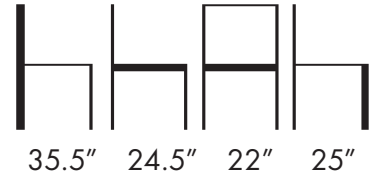

• PRONTO-6 Stacking Counter Stool

Stacking, Anti-Corrosion e-coated with Powder Coat Finish Outdoor / Indoor Steel Frame Counter stool with Perforated Steel Seat and Back.

Stacks up to 4 High.

Inquire about Stock Colors and Special Colors.

Seat Pad Sold Separately.

Weight: 18 Lbs.